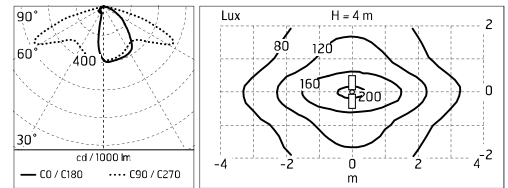

Optical

Lighting type	Direct
LED type	Power LED
Light distribution	Symmetric
Optical type	Wide flood