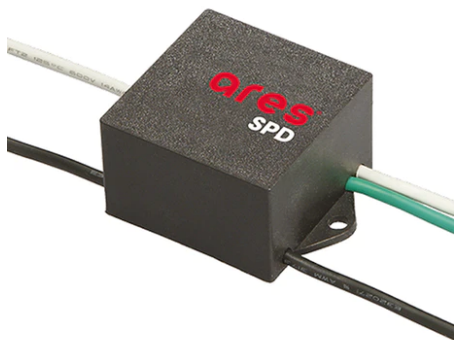

Dooku 600 Double Top Pole Ø102 mm Asymmetric Optic Dimmable 1-10V

■ 539032-310.6 - Grey

Projector for installation on wall or on pole (Ø76mm or Ø102mm).

Configuration: extruded aluminium structure with die-cast closing ends, EN AB-47100 alloy (low copper content).
 Glass diffuser: extra-clear with silk-screen border, fixed to the aluminium through a robotic gluing system.
 Double layer coating for high resistance to corrosion: the aluminium components are painted with a double coat using powders which are compliant with QUALICOAT standards: a first layer of epoxy powder (with excellent chemical and mechanical resistance) and a second finishing layer of polyester powder (resistant to UV rays and atmospheric agents). The entire painting process of the aluminium fitting starts from components which have been sand-blasted in advance to make the surface more porous and increase the adherence of the paint. Ares effects alkaline and acid washing to clean the surfaces completely, then rinses with demineralised water to remove any residue particles, subsequently a chemical conversion treatment is done to protect against rusting.

Protection rating: IP65

In compliance with EN60598-1 standards

Class of insulation: I

Installation: the luminaire is equipped with 400mm cable and a 2-way terminal block for 3-conductor cables - IP68. During the installation and the maintenance of the fixtures it is important to be careful and avoid damages on the paint coating.

Optical

Lighting type	Direct
LED type	Power LED
Light distribution	Symmetric
Optical type	Wide flood

Electrical

Frequency (Hz)	50-60	Insulation class	I
Voltage (V)	220-240		
Dimmable	Yes		
Driver type	Electronic dimmable 1-10V		
Emergency	Without		

Physical

Color	Grey
--------------	------

Dooku 600 Double Top Pole Ø102 mm Asymmetric Optic Dimmable 1-10V

SPD (Surge Protection Device)
237

Pole Ø 102 mm h 4000 mm With Base
4140.6

Pole Ø 102 mm h 4000(+500 mm In-ground) mm
4145.6