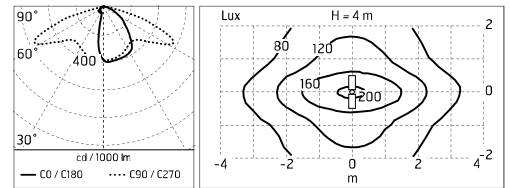

Optical

Lighting type	Direct
LED type	Power LED
Light distribution	Symmetric
Optical type	Wide flood