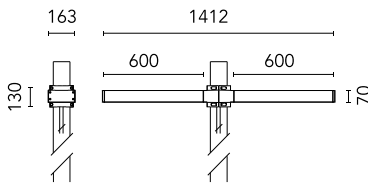

Optical

Lighting type	Direct
LED type	Power LED
Light distribution	Symmetric
Optical type	Wide flood