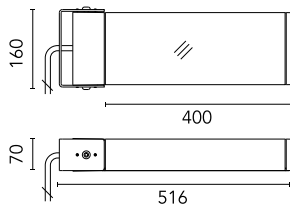

Optical

Lighting type	Direct
LED type	Power LED
Light distribution	Symmetric
Optical type	Wide flood