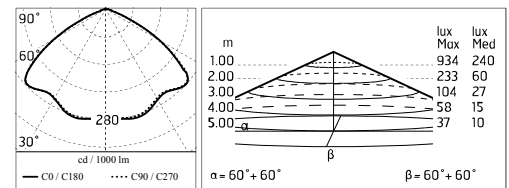

Optical

Lighting type	Direct
LED type	Power LED
Light distribution	Symmetric
Optical type	Wide flood