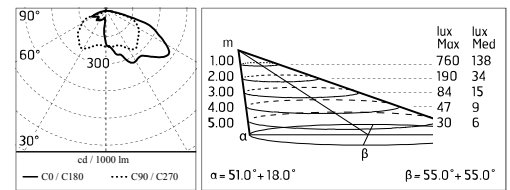

Optical

Lighting type	Direct
LED type	Power LED
Light distribution	Asymmetric
Optical type	Wide flood