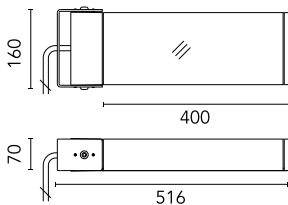

Optical

Lighting type	Direct
LED type	Power LED
Light distribution	Asymmetric
Optical type	Wide flood