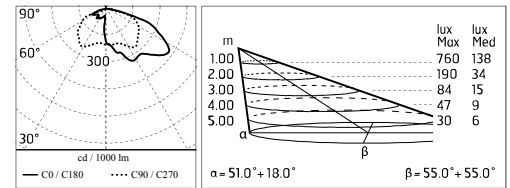

Optical

Lighting type	Direct
LED type	Power LED
Light distribution	Asymmetric
Optical type	Wide flood