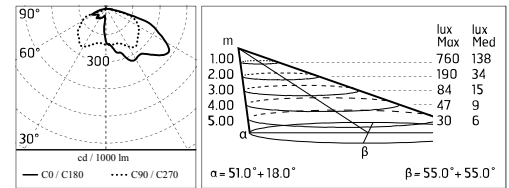

Optical

Lighting type	Direct
LED type	Power LED
Light distribution	Asymmetric
Optical type	Wide flood