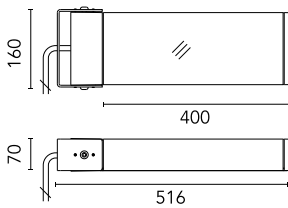

Optical

Lighting type	Direct
LED type	Power LED
Light distribution	Asymmetric
Optical type	Wide flood