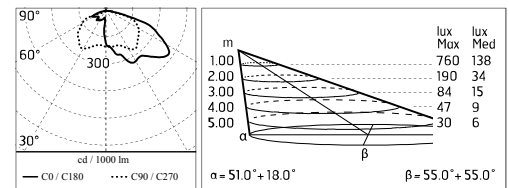

Optical

Lighting type	Direct
LED type	Power LED
Light distribution	Asymmetric
Optical type	Wide flood