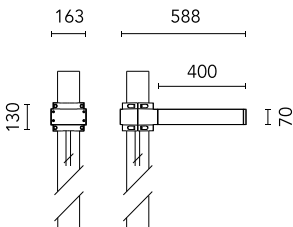

Optical

Lighting type	Direct
LED type	Power LED
Light distribution	Symmetric
Optical type	Wide flood