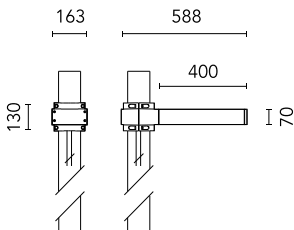

Optical

Lighting type	Direct
LED type	Power LED
Light distribution	Symmetric
Optical type	Wide flood