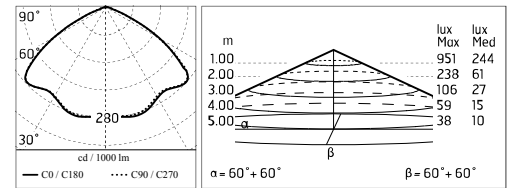

Optical

Lighting type	Direct
LED type	Power LED
Light distribution	Symmetric
Optical type	Wide flood