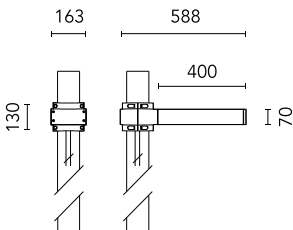

Optical

Lighting type	Direct
LED type	Power LED
Light distribution	Symmetric
Optical type	Wide flood