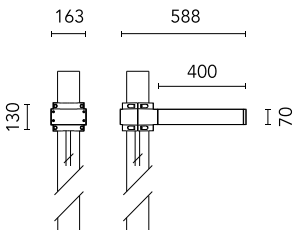

Optical

Lighting type	Direct
LED type	Power LED
Light distribution	Asymmetric
Optical type	Wide flood