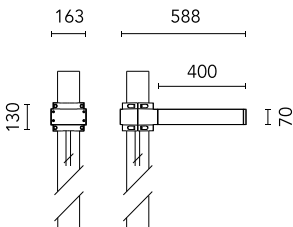

Optical

Lighting type	Direct
LED type	Power LED
Light distribution	Asymmetric
Optical type	Wide flood