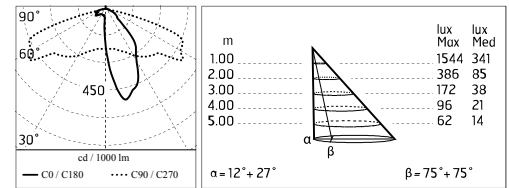

Optical

Lighting type	Direct
LED type	Power LED
Light distribution	Asymmetric
Optical type	Wide flood