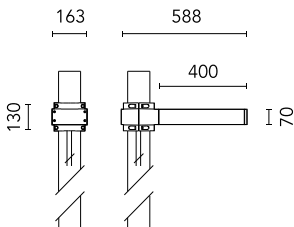

Optical

Lighting type	Direct
LED type	Power LED
Light distribution	Asymmetric
Optical type	Wide flood