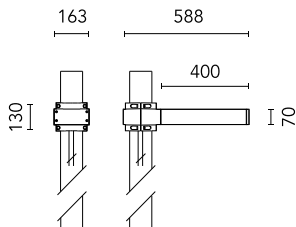

Optical

Lighting type	Direct
LED type	Power LED
Light distribution	Asymmetric
Optical type	Wide flood