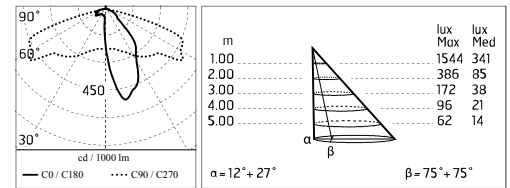

Optical

Lighting type	Direct
LED type	Power LED
Light distribution	Asymmetric
Optical type	Wide flood