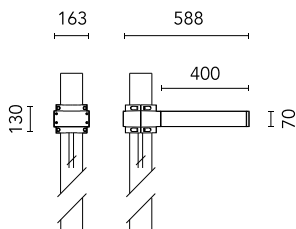

Optical

Lighting type	Direct
LED type	Power LED
Light distribution	Asymmetric
Optical type	Wide flood