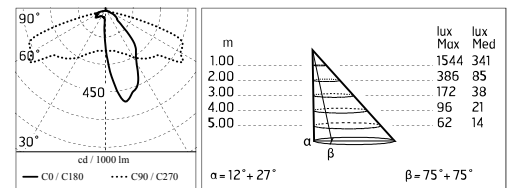

Optical

Lighting type	Direct
LED type	Power LED
Light distribution	Asymmetric
Optical type	Wide flood