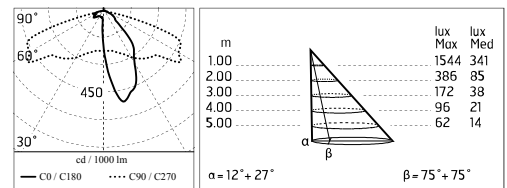

Optical

Lighting type	Direct
LED type	Power LED
Light distribution	Asymmetric
Optical type	Wide flood