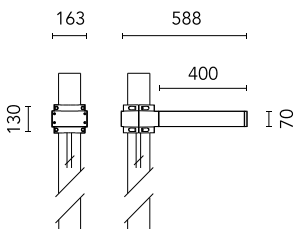

Optical

Lighting type	Direct
LED type	Power LED
Light distribution	Asymmetric
Optical type	Wide flood