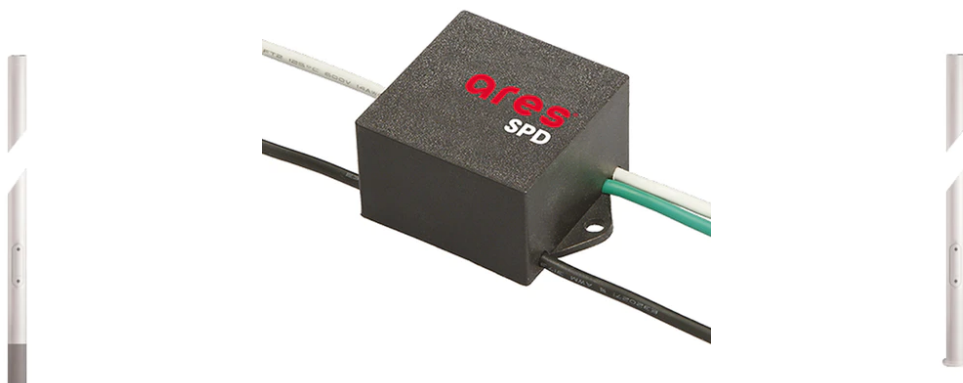

Dooku 400 Single Top Pole Ø76 mm Asymmetric Optic Dimmable Dali

■ 539168-300.3 - Anthracite

Projector for installation on wall or on pole (Ø76mm or Ø102mm).

Configuration: extruded aluminium structure with die-cast closing ends, EN AB-47100 alloy (low copper content).
 Glass diffuser: extra-clear with silk-screen border, fixed to the aluminium through a robotic gluing system.
 Double layer coating for high resistance to corrosion: the aluminium components are painted with a double coat using powders which are compliant with QUALICOAT standards: a first layer of epoxy powder (with excellent chemical and mechanical resistance) and a second finishing layer of polyester powder (resistant to UV rays and atmospheric agents). The entire painting process of the aluminium fitting starts from components which have been sand-blasted in advance to make the surface more porous and increase the adherence of the paint. Ares effects alkaline and acid washing to clean the surfaces completely, then rinses with demineralised water to remove any residue particles, subsequently a chemical conversion treatment is done to protect against rusting.

Protection rating: IP65

In compliance with EN60598-1 standards

Class of insulation: I

Installation: the luminaire is equipped with 400mm cable and a 2-way terminal block for 3-conductor cables - IP68. During the installation and the maintenance of the fixtures it is important to be careful and avoid damages on the paint coating.

Physical

Color Anthracite

Dooku 400 Single Top Pole Ø76 mm Asymmetric Optic Dimmable Dali

Pole Franco/Perseo/Dooku h 4500(+500 mm Inground) mm Ø76 mm
251.3

Base Plate and Fixing Bolts for Pole Ø 102 mm h 4000/5000 mm with Base
116

Pole Franco/Perseo/Dooku h 4500(with Base) mm Ø76 mm
249.3

Pole Franco/Perseo/Dooku h 3500(+500 mm Inground) mm Ø76 mm
250.3

SPD (Surge Protection Device)
237

Pole Franco/Perseo/Dooku h 3500(with Base) mm Ø76 mm
248.3