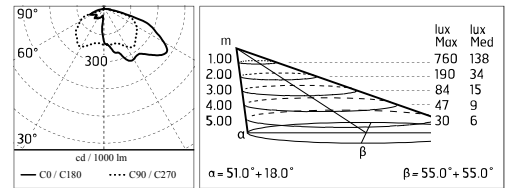

Optical

Lighting type	Direct
LED type	Power LED
Light distribution	Asymmetric
Optical type	Wide flood