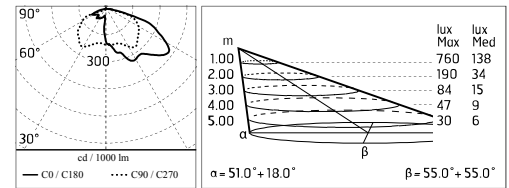

Optical

Lighting type	Direct
LED type	Power LED
Light distribution	Asymmetric
Optical type	Wide flood