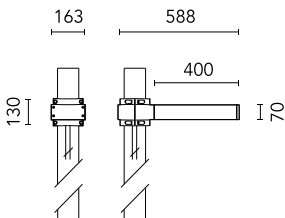

Optical

Lighting type	Direct
LED type	Power LED
Light distribution	Symmetric
Optical type	Wide flood