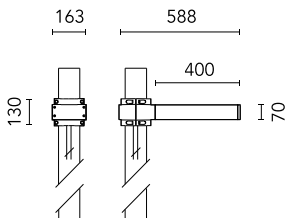

Optical

Lighting type	Direct
LED type	Power LED
Light distribution	Symmetric
Optical type	Wide flood