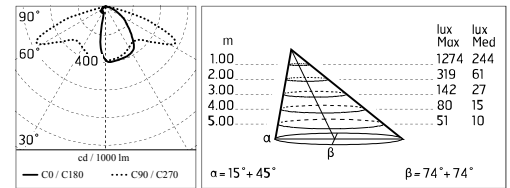

Optical

Lighting type	Direct
LED type	Power LED
Light distribution	Asymmetric
Optical type	Wide flood