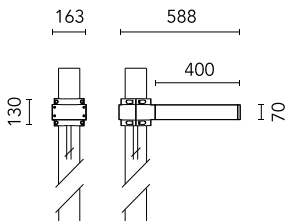

Optical

Lighting type	Direct
LED type	Power LED
Light distribution	Asymmetric
Optical type	Wide flood