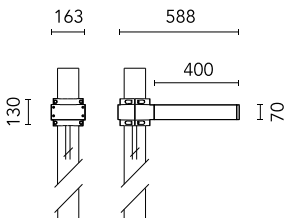

Optical

Lighting type	Direct
LED type	Power LED
Light distribution	Asymmetric
Optical type	Wide flood