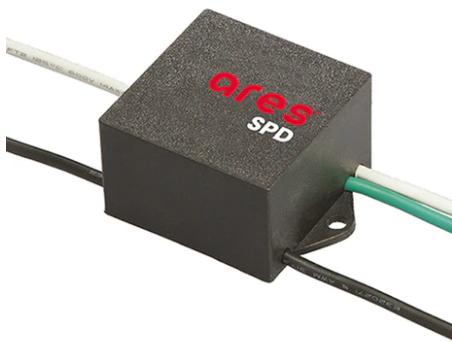

Dooku 400 Single Top Pole Ø102 mm Foot&Cycle Optic Dimmable 1-10V

■ 539063-310.6 - Grey

Projector for installation on wall or on pole (Ø76mm or Ø102mm).

Configuration: extruded aluminium structure with die-cast closing ends, EN AB-47100 alloy (low copper content).
 Glass diffuser: extra-clear with silk-screen border, fixed to the aluminium through a robotic gluing system.
 Double layer coating for high resistance to corrosion: the aluminium components are painted with a double coat using powders which are compliant with QUALICOAT standards: a first layer of epoxy powder (with excellent chemical and mechanical resistance) and a second finishing layer of polyester powder (resistant to UV rays and atmospheric agents). The entire painting process of the aluminium fitting starts from components which have been sand-blasted in advance to make the surface more porous and increase the adherence of the paint. Ares effects alkaline and acid washing to clean the surfaces completely, then rinses with demineralised water to remove any residue particles, subsequently a chemical conversion treatment is done to protect against rusting.

Protection rating: IP65

In compliance with EN60598-1 standards

Class of insulation: I

Installation: the luminaire is equipped with 400mm cable and a 2-way terminal block for 3-conductor cables - IP68. During the installation and the maintenance of the fixtures it is important to be careful and avoid damages on the paint coating.

Optical

Lighting type	Direct
LED type	Power LED
Light distribution	Asymmetric
Optical type	Wide flood

Electrical

Frequency (Hz)	50-60	Insulation class	I
Voltage (V)	220-240		
Dimmable	Yes		
Driver type	Electronic dimmable 1-10V		
Emergency	Without		

Physical

Color	Grey
--------------	------

Dooku 400 Single Top Pole Ø102 mm Foot&Cycle Optic Dimmable 1-10V

SPD (Surge Protection Device)
237

Pole Ø 102 mm h 4000 mm With Base
4140.6

Pole Ø 102 mm h 4000(+500 mm In-ground) mm
4145.6