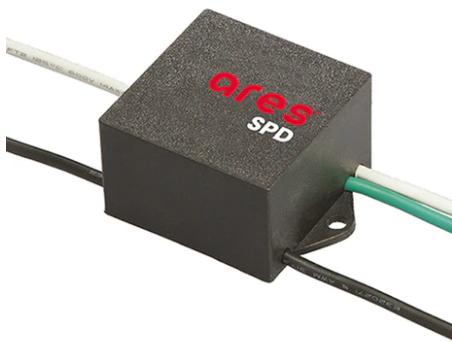

Dooku 400 Single Top Pole Ø102 mm Foot&Cycle Optic Dimmable 1-10V

■ 539062-310.6 - Grey

Projector for installation on wall or on pole (Ø76mm or Ø102mm).

Configuration: extruded aluminium structure with die-cast closing ends, EN AB-47100 alloy (low copper content).
 Glass diffuser: extra-clear with silk-screen border, fixed to the aluminium through a robotic gluing system.
 Double layer coating for high resistance to corrosion: the aluminium components are painted with a double coat using powders which are compliant with QUALICOAT standards: a first layer of epoxy powder (with excellent chemical and mechanical resistance) and a second finishing layer of polyester powder (resistant to UV rays and atmospheric agents). The entire painting process of the aluminium fitting starts from components which have been sand-blasted in advance to make the surface more porous and increase the adherence of the paint. Ares effects alkaline and acid washing to clean the surfaces completely, then rinses with demineralised water to remove any residue particles, subsequently a chemical conversion treatment is done to protect against rusting.

Protection rating: IP65

In compliance with EN60598-1 standards

Class of insulation: I

Installation: the luminaire is equipped with 400mm cable and a 2-way terminal block for 3-conductor cables - IP68. During the installation and the maintenance of the fixtures it is important to be careful and avoid damages on the paint coating.

Optical

Lighting type	Direct
LED type	Power LED
Light distribution	Asymmetric
Optical type	Wide flood

Electrical

Frequency (Hz)	50-60	Insulation class	I
Voltage (V)	220-240		
Dimmable	Yes		
Driver type	Electronic dimmable 1-10V		
Emergency	Without		

Physical

Color	Grey
--------------	------

Dooku 400 Single Top Pole Ø102 mm Foot&Cycle Optic Dimmable 1-10V

SPD (Surge Protection Device)
237

Pole Ø 102 mm h 4000 mm With Base
4140.6

Pole Ø 102 mm h 4000(+500 mm In-ground) mm
4145.6