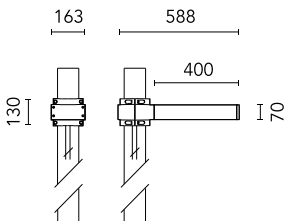

Optical

Lighting type	Direct
LED type	Power LED
Light distribution	Asymmetric
Optical type	Wide flood