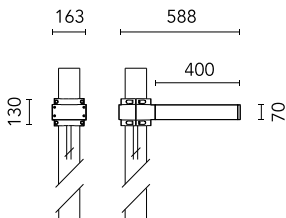

Optical

Lighting type	Direct
LED type	Power LED
Light distribution	Asymmetric
Optical type	Wide flood