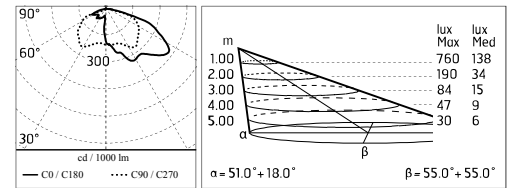

Optical

Lighting type	Direct
LED type	Power LED
Light distribution	Asymmetric
Optical type	Wide flood