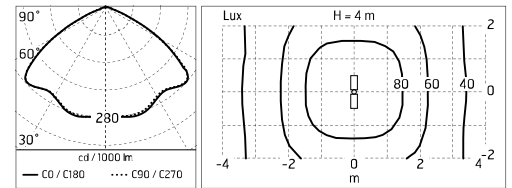

Optical

Lighting type	Direct
LED type	Power LED
Light distribution	Symmetric
Optical type	Wide flood