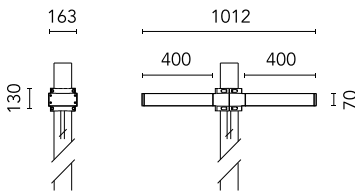

Optical

Lighting type	Direct
LED type	Power LED
Light distribution	Symmetric
Optical type	Wide flood