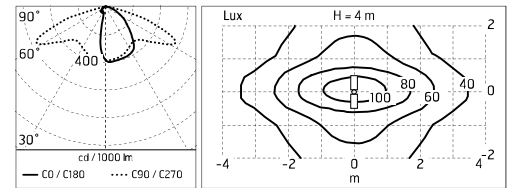

Optical

Lighting type	Direct
LED type	Power LED
Light distribution	Symmetric
Optical type	Wide flood