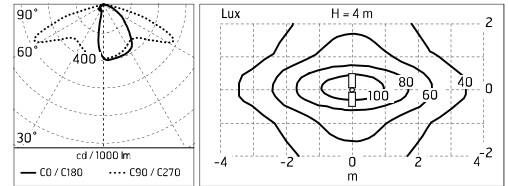

Optical

Lighting type	Direct
LED type	Power LED
Light distribution	Symmetric
Optical type	Wide flood