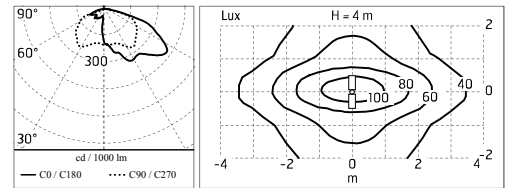

Optical

Lighting type	Direct
LED type	Power LED
Light distribution	Asymmetric
Optical type	Wide flood