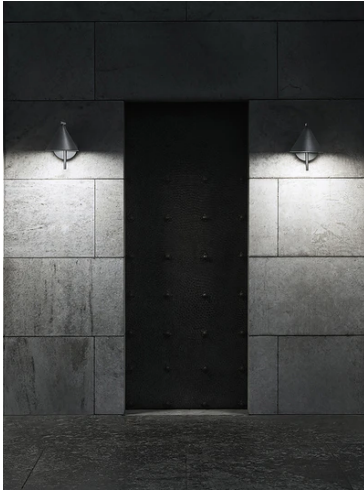

Captain Flint Outdoor W1

■ F011W40A018 - Deep Brown

Luminaire for wall-mounting with diffuse light emission and fixed head.

Rose, frame and cone in 316L polished or painted stainless steel or polished brass finishes. Structural parts have been treated with a chemical conversion process for effective resistance against atmospheric conditions. Diffuser in photo-recorded and injection molded UV-resistant opalescent polycarbonate. LED light source included.

Integrated 220-240V ON/OFF electrical power.

Connection is quickly ensured in the rose with the plug & play electrical connection and the IP68 connector included. Clamp bracket included.

110V version upon request

Physical

Color	Deep Brown
Orientation	Fixed
Weight (kg)	2.1
Spot diameter (mm)	208
Length (mm)	336

Note

110V version upon request.