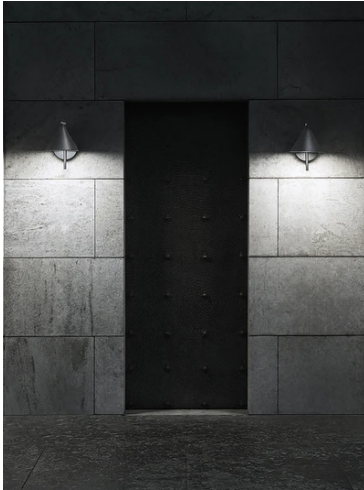

Main specifications

Number of heads	1	Net lumen (lm)	658
Lamp category	LED	Mountings	Ceiling and wall surface
Power (W)	11		
CCT (K)	3000K		
CRI	80		

Optical

Lighting type	Direct
LED type	LED array
Light distribution	Symmetric
Optical type	Diffused light
Beam angle (°)	112
Beam angle C90-270 (°)	112