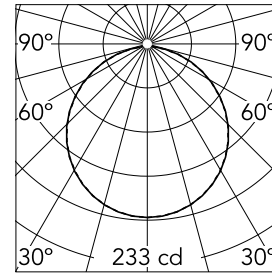

Beam Angle: 112°		
h(m)	E(lx)	D(m)
1	233	2.95
2	58	5.91
3	26	8.86
4	15	11.81
5	9	14.76

Luminous flux luminaire
658 lm