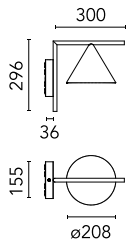

Electrical

Frequency (Hz)	50-60	Emergency	Without
Voltage (V)	220-240	Insulation class	I
Dimmable	No		
Driver	Integrated		
Driver type	Non Dimmable