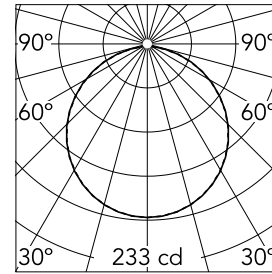

Main specifications

Number of heads	1	Net lumen (lm)	658
Lamp category	LED	Mountings	Ceiling and wall surface
Power (W)	11		
CCT (K)	3000K		
CRI	80		

Optical

Lighting type	Direct
LED type	LED array
Light distribution	Symmetric
Optical type	Diffused light
Beam angle (°)	112
Beam angle C90-270 (°)	112

Physical

Color	Black
Orientation	Fixed
Weight (kg)	2.1
Spot diameter (mm)	208
Length (mm)	336

Note

110V version upon request.