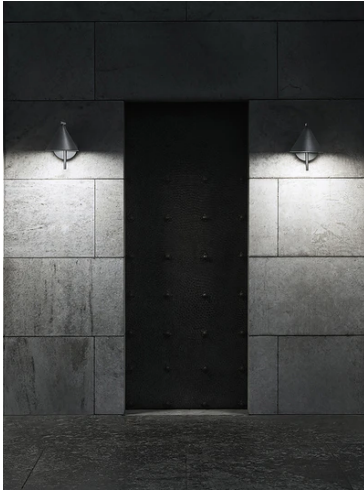

Captain Flint Outdoor W1

■ F011W20A018 - Deep Brown

Luminaire for wall-mounting with diffuse light emission and fixed head.

Rose, frame and cone in 316L polished or painted stainless steel or polished brass finishes. Structural parts have been treated with a chemical conversion process for effective resistance against atmospheric conditions. Diffuser in photo-recorded and injection molded UV-resistant opalescent polycarbonate. LED light source included.

Integrated 220-240V ON/OFF electrical power.

Connection is quickly ensured in the rose with the plug & play electrical connection and the IP68 connector included. Clamp bracket included.

110V version upon request

Physical

Color	Deep Brown
Orientation	Fixed
Weight (kg)	2.1
Spot diameter (mm)	208
Length (mm)	336

Note

110V version upon request.