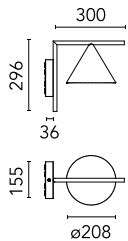

Captain Flint Outdoor W1 Dimmable DALI

■ F011W40D059 - Brass Finish

Luminaire for wall-mounting with diffuse light emission and fixed head.

Rose, frame and cone in 316L polished or painted stainless steel or polished brass finishes. Structural parts have been treated with a chemical conversion process for effective resistance against atmospheric conditions. Diffuser in photo-recorded and injection molded UV-resistant opalescent polycarbonate. LED light source included. Integrated 220-240V DALI dimmable electrical power.

Connection is quickly ensured in the rose with the plug & play electrical connection and the IP68 connector included. Clamp bracket included.

110V version upon request

Main specifications

Number of heads	1	Net lumen (lm)	703
Lamp category	LED	Mountings	Ceiling and wall surface
Power (W)	11		
CCT (K)	4000K		
CRI	80		

Optical

Lighting type	Direct
LED type	LED array
Light distribution	Symmetric
Optical type	Diffused light
Beam angle (°)	112
Beam angle C90-270 (°)	112

Beam Angle: 112°		
h(m)	E(lx)	D(m)
1	249	2.95
2	62	5.91
3	28	8.86
4	16	11.81
5	10	14.76

Luminous flux luminaire
703 lm

Electrical

Frequency (Hz)	50-60	Emergency	Without
Voltage (V)	220-240	Insulation class	I
Dimmable	Yes		
Driver	Integrated		
Driver type	Dimmable DALI		
	1		

Physical

Color	Brass Finish
Orientation	Fixed
Weight (kg)	2.1
Spot diameter (mm)	208
Length (mm)	336

Note

110V version upon request.