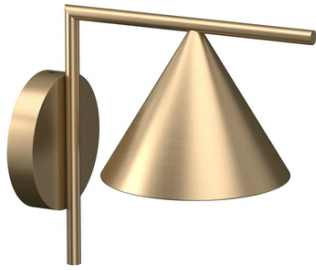

## Captain Flint Outdoor W1 Dimmable DALI

■ F011W40D059 - Brass Finish

Luminaire for wall-mounting with diffuse light emission and fixed head.

Rose, frame and cone in 316L polished or painted stainless steel or polished brass finishes. Structural parts have been treated with a chemical conversion process for effective resistance against atmospheric conditions. Diffuser in photo-recorded and injection molded UV-resistant opalescent polycarbonate. LED light source included. Integrated 220-240V DALI dimmable electrical power.

Connection is quickly ensured in the rose with the plug & play electrical connection and the IP68 connector included. Clamp bracket included.

110V version upon request