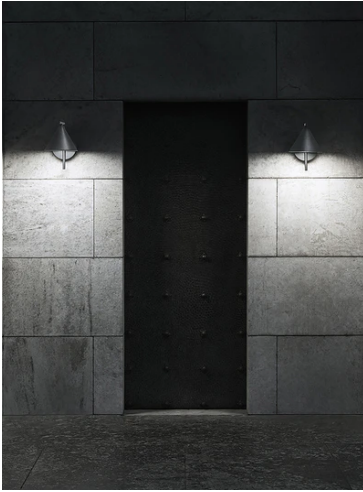

## Captain Flint Outdoor W1 Dimmable DALI

■ F011W40D037 - Burgundy Red

Luminaire for wall-mounting with diffuse light emission and fixed head.

Rose, frame and cone in 316L polished or painted stainless steel or polished brass finishes. Structural parts have been treated with a chemical conversion process for effective resistance against atmospheric conditions. Diffuser in photo-recorded and injection molded UV-resistant opalescent polycarbonate. LED light source included. Integrated 220-240V DALI dimmable electrical power.

Connection is quickly ensured in the rose with the plug & play electrical connection and the IP68 connector included. Clamp bracket included.

110V version upon request