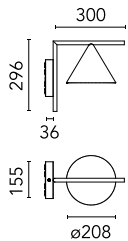

Captain Flint Outdoor W1 Dimmable DALI

■ F011W40D037 - Burgundy Red

Luminaire for wall-mounting with diffuse light emission and fixed head.

Rose, frame and cone in 316L polished or painted stainless steel or polished brass finishes. Structural parts have been treated with a chemical conversion process for effective resistance against atmospheric conditions. Diffuser in photo-recorded and injection molded UV-resistant opalescent polycarbonate. LED light source included. Integrated 220-240V DALI dimmable electrical power.

Connection is quickly ensured in the rose with the plug & play electrical connection and the IP68 connector included. Clamp bracket included.

110V version upon request

Main specifications

Number of heads	1	Net lumen (lm)	703
Lamp category	LED	Mountings	Ceiling and wall surface
Power (W)	11		
CCT (K)	4000K		
CRI	80		

Optical

Lighting type	Direct
LED type	LED array
Light distribution	Symmetric
Optical type	Diffused light
Beam angle (°)	112
Beam angle C90-270 (°)	112

Beam Angle: 112°		
h(m)	E(lx)	D(m)
1	249	2.95
2	62	5.91
3	28	8.86
4	16	11.81
5	10	14.76

Luminous flux luminaire
703 lm

Electrical

Frequency (Hz)	50-60	Emergency	Without
Voltage (V)	220-240	Insulation class	I
Dimmable	Yes		
Driver	Integrated		
Driver type	Dimmable DALI		
	1		

Physical

Color	Burgundy Red
Orientation	Fixed
Weight (kg)	2.1
Spot diameter (mm)	208
Length (mm)	336

Note

110V version upon request.