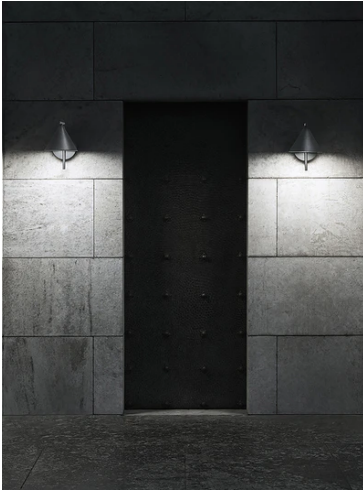

Captain Flint Outdoor W1 Dimmable DALI

■ F011W40D030 - Black

Luminaire for wall-mounting with diffuse light emission and fixed head.

Rose, frame and cone in 316L polished or painted stainless steel or polished brass finishes. Structural parts have been treated with a chemical conversion process for effective resistance against atmospheric conditions. Diffuser in photo-recorded and injection molded UV-resistant opalescent polycarbonate. LED light source included. Integrated 220-240V DALI dimmable electrical power.

Connection is quickly ensured in the rose with the plug & play electrical connection and the IP68 connector included. Clamp bracket included.

110V version upon request

Main specifications

Number of heads	1	Net lumen (lm)	703
Lamp category	LED	Mountings	Ceiling and wall surface
Power (W)	11		
CCT (K)	4000K		
CRI	80		

Optical

Lighting type	Direct
LED type	LED array
Light distribution	Symmetric
Optical type	Diffused light
Beam angle (°)	112
Beam angle C90-270 (°)	112

Beam Angle: 112°		
h(m)	E(lx)	D(m)
1	249	2.95
2	62	5.91
3	28	8.86
4	16	11.81
5	10	14.76