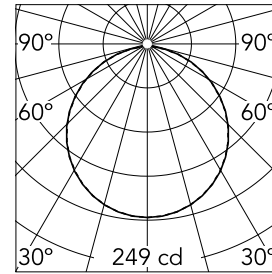

Optical

Lighting type	Direct
LED type	LED array
Light distribution	Symmetric
Optical type	Diffused light
Beam angle (°)	112
Beam angle C90-270 (°)	112

Beam Angle: 112°		
h(m)	E(lx)	D(m)
1	249	2.95
2	62	5.91
3	28	8.86
4	16	11.81
5	10	14.76