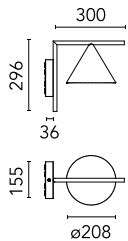

Captain Flint Outdoor W1 Dimmable DALI

■ F011W40D030 - Black

Luminaire for wall-mounting with diffuse light emission and fixed head.

Rose, frame and cone in 316L polished or painted stainless steel or polished brass finishes. Structural parts have been treated with a chemical conversion process for effective resistance against atmospheric conditions. Diffuser in photo-recorded and injection molded UV-resistant opalescent polycarbonate. LED light source included. Integrated 220-240V DALI dimmable electrical power.

Connection is quickly ensured in the rose with the plug & play electrical connection and the IP68 connector included. Clamp bracket included.

110V version upon request

Main specifications

Number of heads	1	Net lumen (lm)	703
Lamp category	LED	Mountings	Ceiling and wall surface
Power (W)	11		
CCT (K)	4000K		
CRI	80		

Optical

Lighting type	Direct
LED type	LED array
Light distribution	Symmetric
Optical type	Diffused light
Beam angle (°)	112
Beam angle C90-270 (°)	112

Beam Angle: 112°		
h(m)	E(lx)	D(m)
1	249	2.95
2	62	5.91
3	28	8.86
4	16	11.81
5	10	14.76

Luminous flux luminaire
703 lm

Electrical

Frequency (Hz)	50-60	Emergency	Without
Voltage (V)	220-240	Insulation class	I
Dimmable	Yes		
Driver	Integrated		
Driver type	Dimmable DALI		
	1		

Physical

Color	Black
Orientation	Fixed
Weight (kg)	2.1
Spot diameter (mm)	208
Length (mm)	336

Note

110V version upon request.