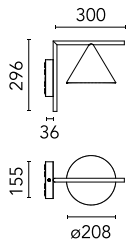

Captain Flint Outdoor W1 Dimmable DALI

■ F011W40D018 - Deep Brown

Luminaire for wall-mounting with diffuse light emission and fixed head.

Rose, frame and cone in 316L polished or painted stainless steel or polished brass finishes. Structural parts have been treated with a chemical conversion process for effective resistance against atmospheric conditions. Diffuser in photo-recorded and injection molded UV-resistant opalescent polycarbonate. LED light source included.

Connection is quickly ensured in the rose with the plug & play electrical connection and the IP68 connector included. Clamp bracket included.

110V version upon request

Main specifications

Number of heads	1	Net lumen (lm)	703
Lamp category	LED	Mountings	Ceiling and wall surface
Power (W)	11		
CCT (K)	4000K		
CRI	80		

Optical

Lighting type	Direct
LED type	LED array
Light distribution	Symmetric
Optical type	Diffused light
Beam angle (°)	112
Beam angle C90-270 (°)	112

Beam Angle: 112°		
h(m)	E(lx)	D(m)
1	249	2.95
2	62	5.91
3	28	8.86
4	16	11.81
5	10	14.76

Luminous flux luminaire
703 lm

Electrical

Frequency (Hz)	50-60	Emergency	Without
Voltage (V)	220-240	Insulation class	I
Dimmable	Yes		
Driver	Integrated		
Driver type	Dimmable DALI		
	1		

Physical

Color	Deep Brown
Orientation	Fixed
Weight (kg)	2.1
Spot diameter (mm)	208
Length (mm)	336

Note

110V version upon request.