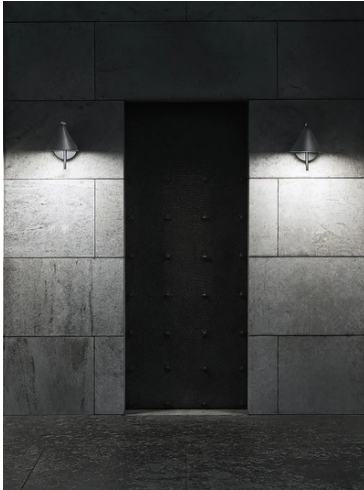

Electrical

Frequency (Hz)	50-60	Emergency	Without
Voltage (V)	220-240	Insulation class	I
Dimmable	Yes		
Driver	Integrated		
Driver type	Dimmable DALI		
	1		

Physical

Color	Deep Brown
Orientation	Fixed
Weight (kg)	2.1
Spot diameter (mm)	208
Length (mm)	336

Note

110V version upon request.