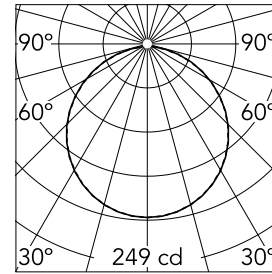

Beam Angle: 112°		
h(m)	E(lx)	D(m)
1	249	2.95
2	62	5.91
3	28	8.86
4	16	11.81
5	10	14.76

Luminous flux luminaire
703 lm