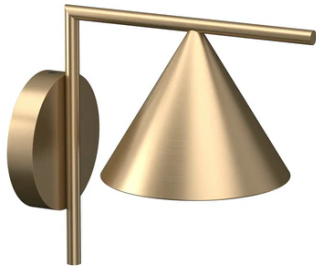

Captain Flint Outdoor W1 Dimmable DALI

■ F011W30D059 - Brass Finish

Luminaire for wall-mounting with diffuse light emission and fixed head.

Rose, frame and cone in 316L polished or painted stainless steel or polished brass finishes. Structural parts have been treated with a chemical conversion process for effective resistance against atmospheric conditions. Diffuser in photo-recorded and injection molded UV-resistant opalescent polycarbonate. LED light source included.

Connection is quickly ensured in the rose with the plug & play electrical connection and the IP68 connector included. Clamp bracket included.

110V version upon request

Main specifications

Number of heads	1	Net lumen (lm)	658
Lamp category	LED	Mountings	Ceiling and wall surface
Power (W)	11		
CCT (K)	3000K		
CRI	80		

Optical

Lighting type	Direct
LED type	LED array
Light distribution	Symmetric
Optical type	Diffused light
Beam angle (°)	112
Beam angle C90-270 (°)	112