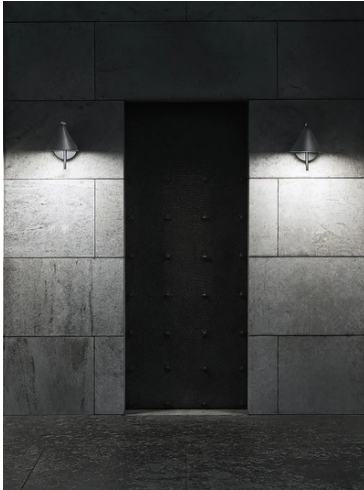

Electrical

Frequency (Hz)	50-60	Emergency	Without
Voltage (V)	220-240	Insulation class	I
Dimmable	Yes		
Driver	Integrated		
Driver type	Dimmable DALI		
	1		

Physical

Color	Brass Finish
Orientation	Fixed
Weight (kg)	2.1
Spot diameter (mm)	208
Length (mm)	336

Note

110V version upon request.