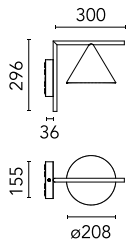

Captain Flint Outdoor W1 Dimmable DALI

■ F011W30D059 - Brass Finish

Luminaire for wall-mounting with diffuse light emission and fixed head.

Rose, frame and cone in 316L polished or painted stainless steel or polished brass finishes. Structural parts have been treated with a chemical conversion process for effective resistance against atmospheric conditions. Diffuser in photo-recorded and injection molded UV-resistant opalescent polycarbonate. LED light source included.

Connection is quickly ensured in the rose with the plug & play electrical connection and the IP68 connector included. Clamp bracket included.

110V version upon request

Main specifications

Number of heads	1	Net lumen (lm)	658
Lamp category	LED	Mountings	Ceiling and wall surface
Power (W)	11		
CCT (K)	3000K		
CRI	80		

Optical

Lighting type	Direct
LED type	LED array
Light distribution	Symmetric
Optical type	Diffused light
Beam angle (°)	112
Beam angle C90-270 (°)	112

Beam Angle: 112°		
h(m)	E(lx)	D(m)
1	233	2.95
2	58	5.91
3	26	8.86
4	15	11.81
5	9	14.76

Luminous flux luminaire
658 lm

Electrical

Frequency (Hz)	50-60	Emergency	Without
Voltage (V)	220-240	Insulation class	I
Dimmable	Yes		
Driver	Integrated		
Driver type	Dimmable DALI		
	1		

Physical

Color	Brass Finish
Orientation	Fixed
Weight (kg)	2.1
Spot diameter (mm)	208
Length (mm)	336

Note

110V version upon request.