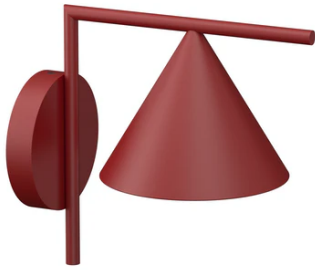

## Captain Flint Outdoor W1 Dimmable DALI

■ F011W30D037 - Burgundy Red

Luminaire for wall-mounting with diffuse light emission and fixed head.

Rose, frame and cone in 316L polished or painted stainless steel or polished brass finishes. Structural parts have been treated with a chemical conversion process for effective resistance against atmospheric conditions. Diffuser in photo-recorded and injection molded UV-resistant opalescent polycarbonate. LED light source included. Integrated 220-240V DALI dimmable electrical power.

Connection is quickly ensured in the rose with the plug & play electrical connection and the IP68 connector included. Clamp bracket included.

110V version upon request