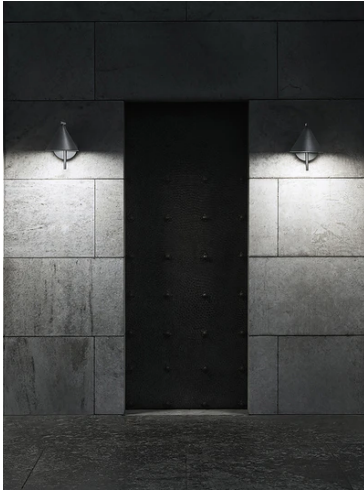

## Captain Flint Outdoor W1 Dimmable DALI

■ F011W30D037 - Burgundy Red

Luminaire for wall-mounting with diffuse light emission and fixed head.

Rose, frame and cone in 316L polished or painted stainless steel or polished brass finishes. Structural parts have been treated with a chemical conversion process for effective resistance against atmospheric conditions. Diffuser in photo-recorded and injection molded UV-resistant opalescent polycarbonate. LED light source included. Integrated 220-240V DALI dimmable electrical power.

Connection is quickly ensured in the rose with the plug & play electrical connection and the IP68 connector included. Clamp bracket included.

110V version upon request