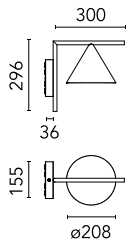

Captain Flint Outdoor W1 Dimmable DALI

■ F011W30D037 - Burgundy Red

Luminaire for wall-mounting with diffuse light emission and fixed head.

Rose, frame and cone in 316L polished or painted stainless steel or polished brass finishes. Structural parts have been treated with a chemical conversion process for effective resistance against atmospheric conditions. Diffuser in photo-recorded and injection molded UV-resistant opalescent polycarbonate. LED light source included. Integrated 220-240V DALI dimmable electrical power.

Connection is quickly ensured in the rose with the plug & play electrical connection and the IP68 connector included. Clamp bracket included.

110V version upon request

Main specifications

Number of heads	1	Net lumen (lm)	658
Lamp category	LED	Mountings	Ceiling and wall surface
Power (W)	11		
CCT (K)	3000K		
CRI	80		

Optical

Lighting type	Direct
LED type	LED array
Light distribution	Symmetric
Optical type	Diffused light
Beam angle (°)	112
Beam angle C90-270 (°)	112

Beam Angle: 112°		
h(m)	E(lx)	D(m)
1	233	2.95
2	58	5.91
3	26	8.86
4	15	11.81
5	9	14.76

Luminous flux luminaire
658 lm

Electrical

Frequency (Hz)	50-60	Emergency	Without
Voltage (V)	220-240	Insulation class	I
Dimmable	Yes		
Driver	Integrated		
Driver type	Dimmable DALI		
	1		

Physical

Color	Burgundy Red
Orientation	Fixed
Weight (kg)	2.1
Spot diameter (mm)	208
Length (mm)	336

Note

110V version upon request.