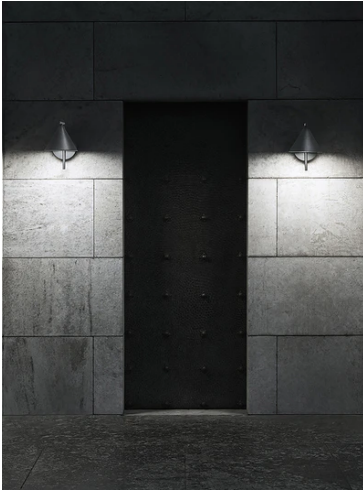

Captain Flint Outdoor W1 Dimmable DALI

■ F011W30D030 - Black

Luminaire for wall-mounting with diffuse light emission and fixed head.

Rose, frame and cone in 316L polished or painted stainless steel or polished brass finishes. Structural parts have been treated with a chemical conversion process for effective resistance against atmospheric conditions. Diffuser in photo-recorded and injection molded UV-resistant opalescent polycarbonate. LED light source included. Integrated 220-240V DALI dimmable electrical power.

Connection is quickly ensured in the rose with the plug & play electrical connection and the IP68 connector included. Clamp bracket included.

110V version upon request

Main specifications

Number of heads	1	Net lumen (lm)	658
Lamp category	LED	Mountings	Ceiling and wall surface
Power (W)	11		
CCT (K)	3000K		
CRI	80		

Optical

Lighting type	Direct
LED type	LED array
Light distribution	Symmetric
Optical type	Diffused light
Beam angle (°)	112
Beam angle C90-270 (°)	112

Beam Angle: 112°		
h(m)	E(lx)	D(m)
1	233	2.95
2	58	5.91
3	26	8.86
4	15	11.81
5	9	14.76