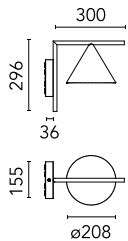

Captain Flint Outdoor W1 Dimmable DALI

■ F011W30D030 - Black

Luminaire for wall-mounting with diffuse light emission and fixed head.

Rose, frame and cone in 316L polished or painted stainless steel or polished brass finishes. Structural parts have been treated with a chemical conversion process for effective resistance against atmospheric conditions. Diffuser in photo-recorded and injection molded UV-resistant opalescent polycarbonate. LED light source included. Integrated 220-240V DALI dimmable electrical power.

Connection is quickly ensured in the rose with the plug & play electrical connection and the IP68 connector included. Clamp bracket included.

110V version upon request

Main specifications

Number of heads	1	Net lumen (lm)	658
Lamp category	LED	Mountings	Ceiling and wall surface
Power (W)	11		
CCT (K)	3000K		
CRI	80		

Optical

Lighting type	Direct
LED type	LED array
Light distribution	Symmetric
Optical type	Diffused light
Beam angle (°)	112
Beam angle C90-270 (°)	112

Beam Angle: 112°		
h(m)	E(lx)	D(m)
1	233	2.95
2	58	5.91
3	26	8.86
4	15	11.81
5	9	14.76

Luminous flux luminaire
658 lm

Electrical

Frequency (Hz)	50-60	Emergency	Without
Voltage (V)	220-240	Insulation class	I
Dimmable	Yes		
Driver	Integrated		
Driver type	Dimmable DALI		
	1		

Physical

Color	Black
Orientation	Fixed
Weight (kg)	2.1
Spot diameter (mm)	208
Length (mm)	336

Note

110V version upon request.