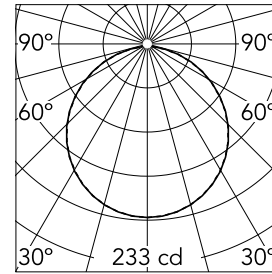

Optical

Lighting type	Direct
LED type	LED array
Light distribution	Symmetric
Optical type	Diffused light
Beam angle (°)	112
Beam angle C90-270 (°)	112

Beam Angle: 112°		
h(m)	E(lx)	D(m)
1	233	2.95
2	58	5.91
3	26	8.86
4	15	11.81
5	9	14.76