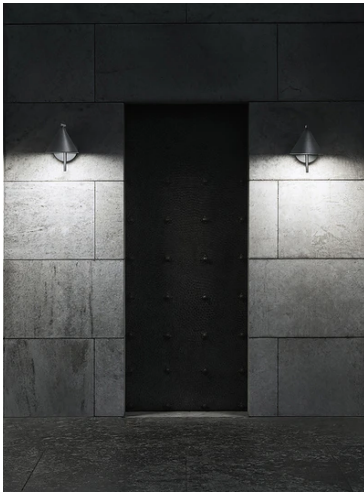

Captain Flint Outdoor W1 Dimmable DALI

F011W20D059 - Brass Finish

Luminaire for wall-mounting with diffuse light emission and fixed head.

Rose, frame and cone in 316L polished or painted stainless steel or polished brass finishes. Structural parts have been treated with a chemical conversion process for effective resistance against atmospheric conditions. Diffuser in photo-recorded and injection molded UV-resistant opalescent polycarbonate. LED light source included. Integrated 220-240V DALI dimmable electrical power.

Connection is quickly ensured in the rose with the plug & play electrical connection and the IP68 connector included. Clamp bracket included.

110V version upon request

Main specifications

Number of heads	1	Net lumen (lm)	613
Lamp category	LED	Mountings	Ceiling and wall surface
Power (W)	11		
CCT (K)	2700K		
CRI	80		

Optical

Lighting type	Direct
LED type	LED array
Light distribution	Symmetric
Optical type	Diffused light
Beam angle (°)	112
Beam angle C90-270 (°)	112

Beam Angle: 112°		
h(m)	E(lx)	D(m)
1	217	2.95
2	54	5.91
3	24	8.86
4	14	11.81
5	9	14.76