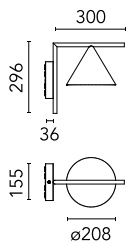

Captain Flint Outdoor W1 Dimmable DALI

F011W20D059 - Brass Finish

Luminaire for wall-mounting with diffuse light emission and fixed head.

Rose, frame and cone in 316L polished or painted stainless steel or polished brass finishes. Structural parts have been treated with a chemical conversion process for effective resistance against atmospheric conditions. Diffuser in photo-recorded and injection molded UV-resistant opalescent polycarbonate. LED light source included. Integrated 220-240V DALI dimmable electrical power.

Connection is quickly ensured in the rose with the plug & play electrical connection and the IP68 connector included. Clamp bracket included.

110V version upon request

Main specifications

Number of heads	1	Net lumen (lm)	613
Lamp category	LED	Mountings	Ceiling and wall surface
Power (W)	11		
CCT (K)	2700K		
CRI	80		

Optical

Lighting type	Direct
LED type	LED array
Light distribution	Symmetric
Optical type	Diffused light
Beam angle (°)	112
Beam angle C90-270 (°)	112

Beam Angle: 112°		
h(m)	E(lx)	D(m)
1	217	2.95
2	54	5.91
3	24	8.86
4	14	11.81
5	9	14.76

Luminous flux luminaire
613 lm

Electrical

Frequency (Hz)	50-60	Emergency	Without
Voltage (V)	220-240	Insulation class	I
Dimmable	Yes		
Driver	Integrated		
Driver type	Dimmable DALI		
	1		

Physical

Color	Brass Finish
Orientation	Fixed
Weight (kg)	2.1
Spot diameter (mm)	208
Length (mm)	336

Note

110V version upon request.