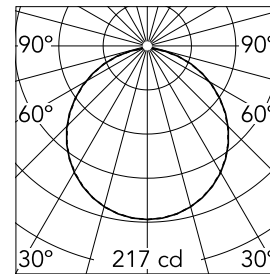

Connection is quickly ensured in the rose with the plug & play electrical connection and the IP68 connector included. Clamp bracket included.

110V version upon request

Main specifications

Number of heads	1	Net lumen (lm)	613
Lamp category	LED	Mountings	Ceiling and wall surface
Power (W)	11		
CCT (K)	2700K		
CRI	80		

Optical

Lighting type	Direct
LED type	LED array
Light distribution	Symmetric
Optical type	Diffused light
Beam angle (°)	112
Beam angle C90-270 (°)	112

Beam Angle: 112°		
h(m)	E(lx)	D(m)
1	217	2.95
2	54	5.91
3	24	8.86
4	14	11.81
5	9	14.76