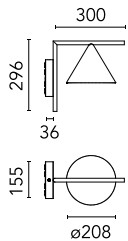

Captain Flint Outdoor W1 Dimmable DALI

■ F011W20D037 - Burgundy Red

Luminaire for wall-mounting with diffuse light emission and fixed head.

Rose, frame and cone in 316L polished or painted stainless steel or polished brass finishes. Structural parts have been treated with a chemical conversion process for effective resistance against atmospheric conditions. Diffuser in photo-recorded and injection molded UV-resistant opalescent polycarbonate. LED light source included. Integrated 220-240V DALI dimmable electrical power.

Connection is quickly ensured in the rose with the plug & play electrical connection and the IP68 connector included. Clamp bracket included.

110V version upon request

Main specifications

Number of heads	1	Net lumen (lm)	613
Lamp category	LED	Mountings	Ceiling and wall surface
Power (W)	11		
CCT (K)	2700K		
CRI	80		

Optical

Lighting type	Direct
LED type	LED array
Light distribution	Symmetric
Optical type	Diffused light
Beam angle (°)	112
Beam angle C90-270 (°)	112

Beam Angle: 112°		
h(m)	E(lx)	D(m)
1	217	2.95
2	54	5.91
3	24	8.86
4	14	11.81
5	9	14.76

Luminous flux luminaire
613 lm

Electrical

Frequency (Hz)	50-60	Emergency	Without
Voltage (V)	220-240	Insulation class	I
Dimmable	Yes		
Driver	Integrated		
Driver type	Dimmable DALI		
	1		

Physical

Color	Burgundy Red
Orientation	Fixed
Weight (kg)	2.1
Spot diameter (mm)	208
Length (mm)	336

Note

110V version upon request.