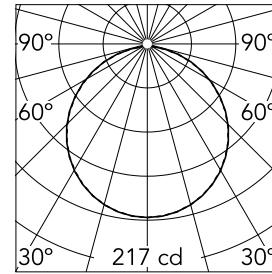

Beam Angle: 112°		
h(m)	E(lx)	D(m)
1	217	2.95
2	54	5.91
3	24	8.86
4	14	11.81
5	9	14.76

Luminous flux luminaire
613 lm