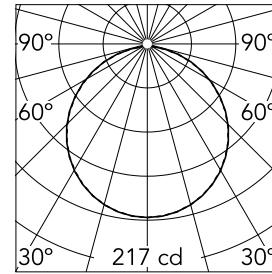

Connection is quickly ensured in the rose with the plug & play electrical connection and the IP68 connector included. Clamp bracket included.

110V version upon request

Main specifications

Number of heads	1	Net lumen (lm)	613
Lamp category	LED	Mountings	Ceiling and wall surface
Power (W)	11		
CCT (K)	2700K		
CRI	80		

Optical

Lighting type	Direct
LED type	LED array
Light distribution	Symmetric
Optical type	Diffused light
Beam angle (°)	112
Beam angle C90-270 (°)	112

Beam Angle: 112°		
h(m)	E(lx)	D(m)
1	217	2.95
2	54	5.91
3	24	8.86
4	14	11.81
5	9	14.76