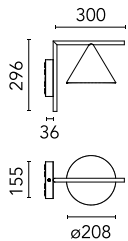

Captain Flint Outdoor W1 Dimmable DALI

■ F011W20D030 - Black

Luminaire for wall-mounting with diffuse light emission and fixed head.

Rose, frame and cone in 316L polished or painted stainless steel or polished brass finishes. Structural parts have been treated with a chemical conversion process for effective resistance against atmospheric conditions. Diffuser in photo-recorded and injection molded UV-resistant opalescent polycarbonate. LED light source included. Integrated 220-240V DALI dimmable electrical power.

Connection is quickly ensured in the rose with the plug & play electrical connection and the IP68 connector included. Clamp bracket included.

110V version upon request

Main specifications

Number of heads	1	Net lumen (lm)	613
Lamp category	LED	Mountings	Ceiling and wall surface
Power (W)	11		
CCT (K)	2700K		
CRI	80		

Optical

Lighting type	Direct
LED type	LED array
Light distribution	Symmetric
Optical type	Diffused light
Beam angle (°)	112
Beam angle C90-270 (°)	112

Beam Angle: 112°		
h(m)	E(lx)	D(m)
1	217	2.95
2	54	5.91
3	24	8.86
4	14	11.81
5	9	14.76

Luminous flux luminaire
613 lm

Electrical

Frequency (Hz)	50-60	Emergency	Without
Voltage (V)	220-240	Insulation class	I
Dimmable	Yes		
Driver	Integrated		
Driver type	Dimmable DALI		
	1		

Physical

Color	Black
Orientation	Fixed
Weight (kg)	2.1
Spot diameter (mm)	208
Length (mm)	336

Note

110V version upon request.