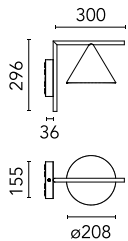

Captain Flint Outdoor W1 Dimmable 1-10V

■ F011W40B059 - Brass Finish

Luminaire for wall-mounting with diffuse light emission and fixed head.

Rose, frame and cone in 316L polished or painted stainless steel or polished brass finishes. Structural parts have been treated with a chemical conversion process for effective resistance against atmospheric conditions. Diffuser in photo-recorded and injection molded UV-resistant opalescent polycarbonate. LED light source included.

Integrated 220-240V 1-10V dimmable electrical power.

Connection is quickly ensured in the rose with the plug & play electrical connection and the IP68 connector included. Clamp bracket included.

110V version upon request

Main specifications

Number of heads	1	Net lumen (lm)	703
Lamp category	LED	Mountings	Ceiling and wall surface
Power (W)	11		
CCT (K)	4000K		
CRI	80		

Optical

Lighting type	Direct
LED type	LED array
Light distribution	Symmetric
Optical type	Diffused light
Beam angle (°)	112
Beam angle C90-270 (°)	112

Beam Angle: 112°		
h(m)	E(lx)	D(m)
1	249	2.95
2	62	5.91
3	28	8.86
4	16	11.81
5	10	14.76

Luminous flux luminaire
703 lm

Electrical

Frequency (Hz)	50-60	Emergency	Without
Voltage (V)	220-240	Insulation class	I
Dimmable	Yes		
Driver	Integrated		
Driver type	Dimmable 1-10V		

Physical

Color	Brass Finish
Orientation	Fixed
Weight (kg)	2.1
Spot diameter (mm)	208
Length (mm)	336

Note

110V version upon request.