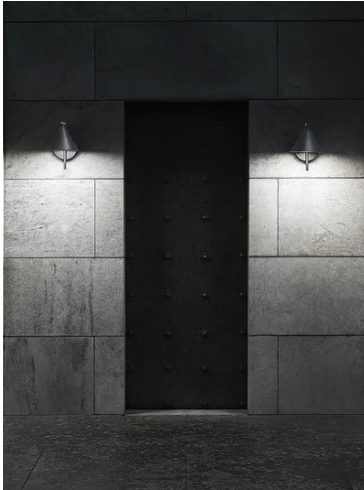

Electrical

Frequency (Hz)	50-60	Emergency	Without
Voltage (V)	220-240	Insulation class	I
Dimmable	Yes		
Driver	Integrated		
Driver type	Dimmable 1-10V		

Physical

Color	Brass Finish
Orientation	Fixed
Weight (kg)	2.1
Spot diameter (mm)	208
Length (mm)	336

Note

110V version upon request.