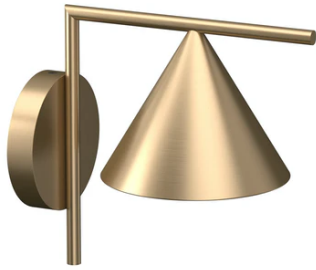

Captain Flint Outdoor W1 Dimmable 1-10V

■ F011W40B059 - Brass Finish

Luminaire for wall-mounting with diffuse light emission and fixed head.

Rose, frame and cone in 316L polished or painted stainless steel or polished brass finishes. Structural parts have been treated with a chemical conversion process for effective resistance against atmospheric conditions. Diffuser in photo-recorded and injection molded UV-resistant opalescent polycarbonate. LED light source included.

Integrated 220-240V 1-10V dimmable electrical power.

Connection is quickly ensured in the rose with the plug & play electrical connection and the IP68 connector included. Clamp bracket included.

110V version upon request

Main specifications

Number of heads	1	Net lumen (lm)	703
Lamp category	LED	Mountings	Ceiling and wall surface
Power (W)	11		
CCT (K)	4000K		
CRI	80		

Optical

Lighting type	Direct
LED type	LED array
Light distribution	Symmetric
Optical type	Diffused light
Beam angle (°)	112
Beam angle C90-270 (°)	112

Physical

Color	Brass Finish
Orientation	Fixed
Weight (kg)	2.1
Spot diameter (mm)	208
Length (mm)	336

Note

110V version upon request.