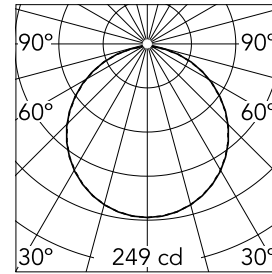

Main specifications

Number of heads	1	Net lumen (lm)	703
Lamp category	LED	Mountings	Ceiling and wall surface
Power (W)	11		
CCT (K)	4000K		
CRI	80		

Optical

Lighting type	Direct
LED type	LED array
Light distribution	Symmetric
Optical type	Diffused light
Beam angle (°)	112
Beam angle C90-270 (°)	112

Physical

Color	Brass Finish
Orientation	Fixed
Weight (kg)	2.1
Spot diameter (mm)	208
Length (mm)	336

Note

110V version upon request.