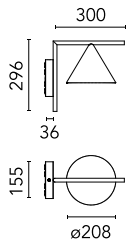

Electrical

Frequency (Hz)	50-60	Emergency	Without
Voltage (V)	220-240	Insulation class	I
Dimmable	Yes		
Driver	Integrated		
Driver type	Dimmable 1-10V