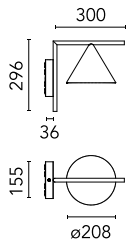

Captain Flint Outdoor W1 Dimmable 1-10V

■ F011W30B059 - Brass Finish

Luminaire for wall-mounting with diffuse light emission and fixed head.

Rose, frame and cone in 316L polished or painted stainless steel or polished brass finishes. Structural parts have been treated with a chemical conversion process for effective resistance against atmospheric conditions. Diffuser in photo-recorded and injection molded UV-resistant opalescent polycarbonate. LED light source included.

Connection is quickly ensured in the rose with the plug & play electrical connection and the IP68 connector included. Clamp bracket included.

110V version upon request

Main specifications

Number of heads	1	Net lumen (lm)	658
Lamp category	LED	Mountings	Ceiling and wall surface
Power (W)	11		
CCT (K)	3000K		
CRI	80		

Optical

Lighting type	Direct
LED type	LED array
Light distribution	Symmetric
Optical type	Diffused light
Beam angle (°)	112
Beam angle C90-270 (°)	112

Beam Angle: 112°		
h(m)	E(lx)	D(m)
1	233	2.95
2	58	5.91
3	26	8.86
4	15	11.81
5	9	14.76

Luminous flux luminaire
658 lm

Electrical

Frequency (Hz)	50-60	Emergency	Without
Voltage (V)	220-240	Insulation class	I
Dimmable	Yes		
Driver	Integrated		
Driver type	Dimmable 1-10V		

Physical

Color	Brass Finish
Orientation	Fixed
Weight (kg)	2.1
Spot diameter (mm)	208
Length (mm)	336

Note

110V version upon request.