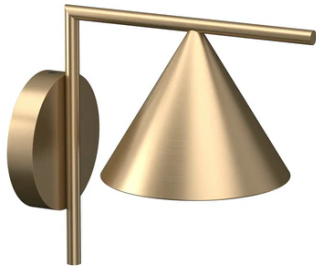

Captain Flint Outdoor W1 Dimmable 1-10V

■ F011W30B059 - Brass Finish

Luminaire for wall-mounting with diffuse light emission and fixed head.

Rose, frame and cone in 316L polished or painted stainless steel or polished brass finishes. Structural parts have been treated with a chemical conversion process for effective resistance against atmospheric conditions. Diffuser in photo-recorded and injection molded UV-resistant opalescent polycarbonate. LED light source included.

Connection is quickly ensured in the rose with the plug & play electrical connection and the IP68 connector included. Clamp bracket included.

110V version upon request

Main specifications

Number of heads	1	Net lumen (lm)	658
Lamp category	LED	Mountings	Ceiling and wall surface
Power (W)	11		
CCT (K)	3000K		
CRI	80		

Optical

Lighting type	Direct
LED type	LED array
Light distribution	Symmetric
Optical type	Diffused light
Beam angle (°)	112
Beam angle C90-270 (°)	112