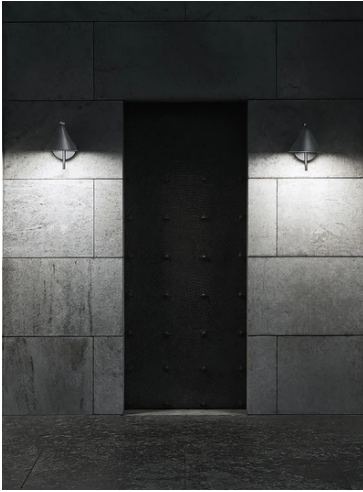

Main specifications

Number of heads	1	Net lumen (lm)	658
Lamp category	LED	Mountings	Ceiling and wall surface
Power (W)	11		
CCT (K)	3000K		
CRI	80		

Optical

Lighting type	Direct
LED type	LED array
Light distribution	Symmetric
Optical type	Diffused light
Beam angle (°)	112
Beam angle C90-270 (°)	112