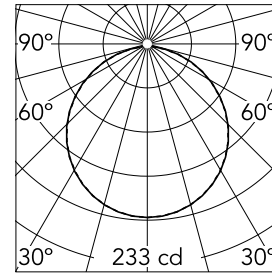

Main specifications

Number of heads	1	Net lumen (lm)	658
Lamp category	LED	Mountings	Ceiling and wall surface
Power (W)	11		
CCT (K)	3000K		
CRI	80		

Optical

Lighting type	Direct
LED type	LED array
Light distribution	Symmetric
Optical type	Diffused light
Beam angle (°)	112
Beam angle C90-270 (°)	112

Physical

Color	Deep Brown
Orientation	Fixed
Weight (kg)	2.1
Spot diameter (mm)	208
Length (mm)	336

Note

110V version upon request.