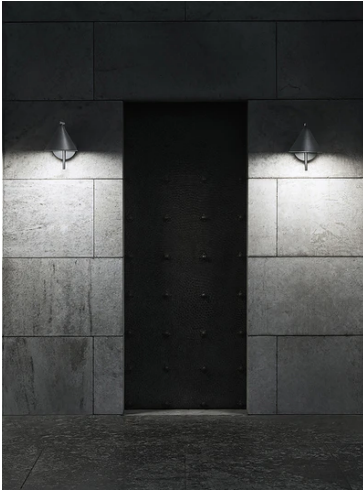

Electrical

Frequency (Hz)	50-60	Emergency	Without
Voltage (V)	220-240	Insulation class	I
Dimmable	Yes		
Driver	Integrated		
Driver type	Dimmable 1-10V		

Physical

Color	Deep Brown
Orientation	Fixed
Weight (kg)	2.1
Spot diameter (mm)	208
Length (mm)	336

Note

110V version upon request.