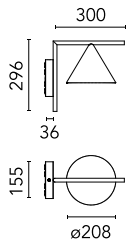

Captain Flint Outdoor W1 Dimmable 1-10V

■ F011W30B018 - Deep Brown

Luminaire for wall-mounting with diffuse light emission and fixed head.

Rose, frame and cone in 316L polished or painted stainless steel or polished brass finishes. Structural parts have been treated with a chemical conversion process for effective resistance against atmospheric conditions. Diffuser in photo-recorded and injection molded UV-resistant opalescent polycarbonate. LED light source included.

Integrated 220-240V 1-10V dimmable electrical power.

Connection is quickly ensured in the rose with the plug & play electrical connection and the IP68 connector included. Clamp bracket included.

110V version upon request

Main specifications

Number of heads	1	Net lumen (lm)	658
Lamp category	LED	Mountings	Ceiling and wall surface
Power (W)	11		
CCT (K)	3000K		
CRI	80		

Optical

Lighting type	Direct
LED type	LED array
Light distribution	Symmetric
Optical type	Diffused light
Beam angle (°)	112
Beam angle C90-270 (°)	112

Beam Angle: 112°		
h(m)	E(lx)	D(m)
1	233	2.95
2	58	5.91
3	26	8.86
4	15	11.81
5	9	14.76

Luminous flux luminaire
658 lm

Electrical

Frequency (Hz)	50-60	Emergency	Without
Voltage (V)	220-240	Insulation class	I
Dimmable	Yes		
Driver	Integrated		
Driver type	Dimmable 1-10V		

Physical

Color	Deep Brown
Orientation	Fixed
Weight (kg)	2.1
Spot diameter (mm)	208
Length (mm)	336

Note

110V version upon request.