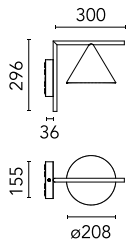

Electrical

Frequency (Hz)	50-60	Emergency	Without
Voltage (V)	220-240	Insulation class	I
Dimmable	Yes		
Driver	Integrated		
Driver type	Dimmable 1-10V