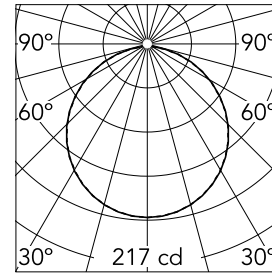

Main specifications

Number of heads	1	Net lumen (lm)	613
Lamp category	LED	Mountings	Ceiling and wall surface
Power (W)	11		
CCT (K)	2700K		
CRI	80		

Optical

Lighting type	Direct
LED type	LED array
Light distribution	Symmetric
Optical type	Diffused light
Beam angle (°)	112
Beam angle C90-270 (°)	112

Physical

Color	Burgundy Red
Orientation	Fixed
Weight (kg)	2.1
Spot diameter (mm)	208
Length (mm)	336

Note

110V version upon request.